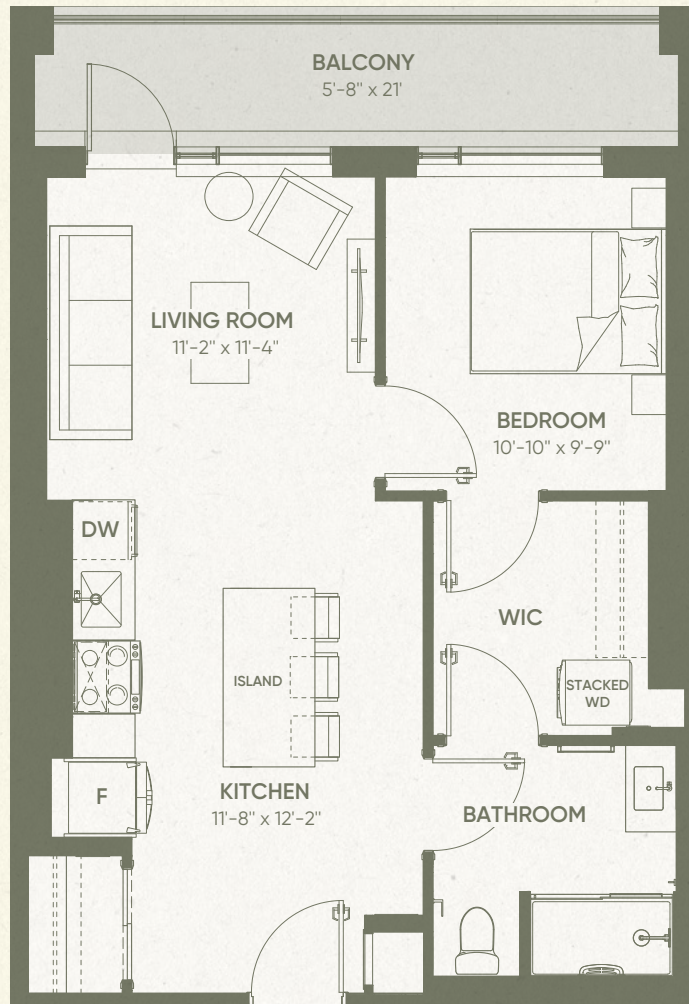

Live in
the Now.

PACE-BF

1 BED 1 BATH | BARRIER-FREE

Indoor living space

692 SQFT

Outdoor living space

110 SQFT

Available on floors

1

The Now West The Now East

The Now West The Now East

Floor plan depicts layouts for the West Tower. Layout is mirrored for the same suite type in East Tower. Interior and exterior configuration may vary by floor and specifications are subject to change without notice. See a sales representative for further information. E. & O. E.